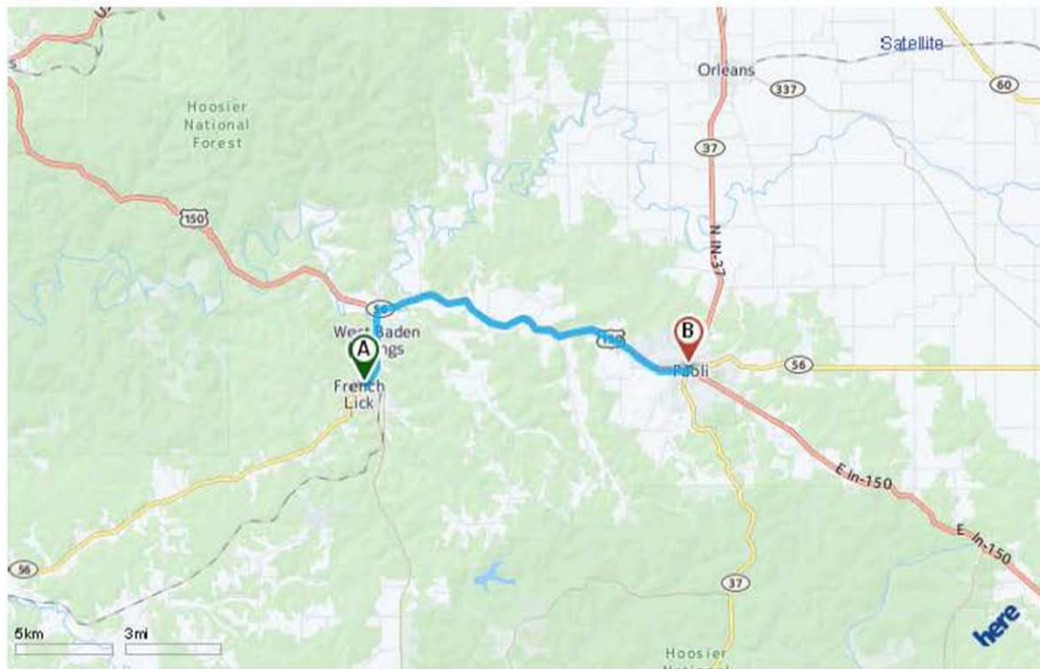

Join the FUN!!

PARADE OF PORSCHEs

A French Lick Springs Hotel, 8670 W State Road 56, French Lick, IN 47432

B Paoli, IN

Total Distance: 10.99 mi— Total Time: 16 mins

Map Layout

A French Lick Springs Hotel, 8670 W State Road 56, French Lick, IN 47432 [Expand All](#)

Head toward S Old IN-145 (IN-145) on Indiana St (IN-56) Go for 1.8 mi [Hide](#)

Bear right to stay on Frank O'Bannon Hwy (IN-56) Go for 9.0 mi [Hide](#)

Take 4th exit from roundabout S Court St onto Gospel St (IN-37) Go for 0.2 mi [Hide](#)

Arrive at Gospel St (IN-37). The trip takes 11.0 mi and 16 mins. [Hide](#)

B Paoli, IN [Expand All](#)

When using any driving directions or map, it is a good idea to double check and make sure the road still exists, watch out for construction, and follow all traffic safety precautions. This is only to be used as an aid in planning

SATURDAY June 27, staging at noon, West Baden Resort