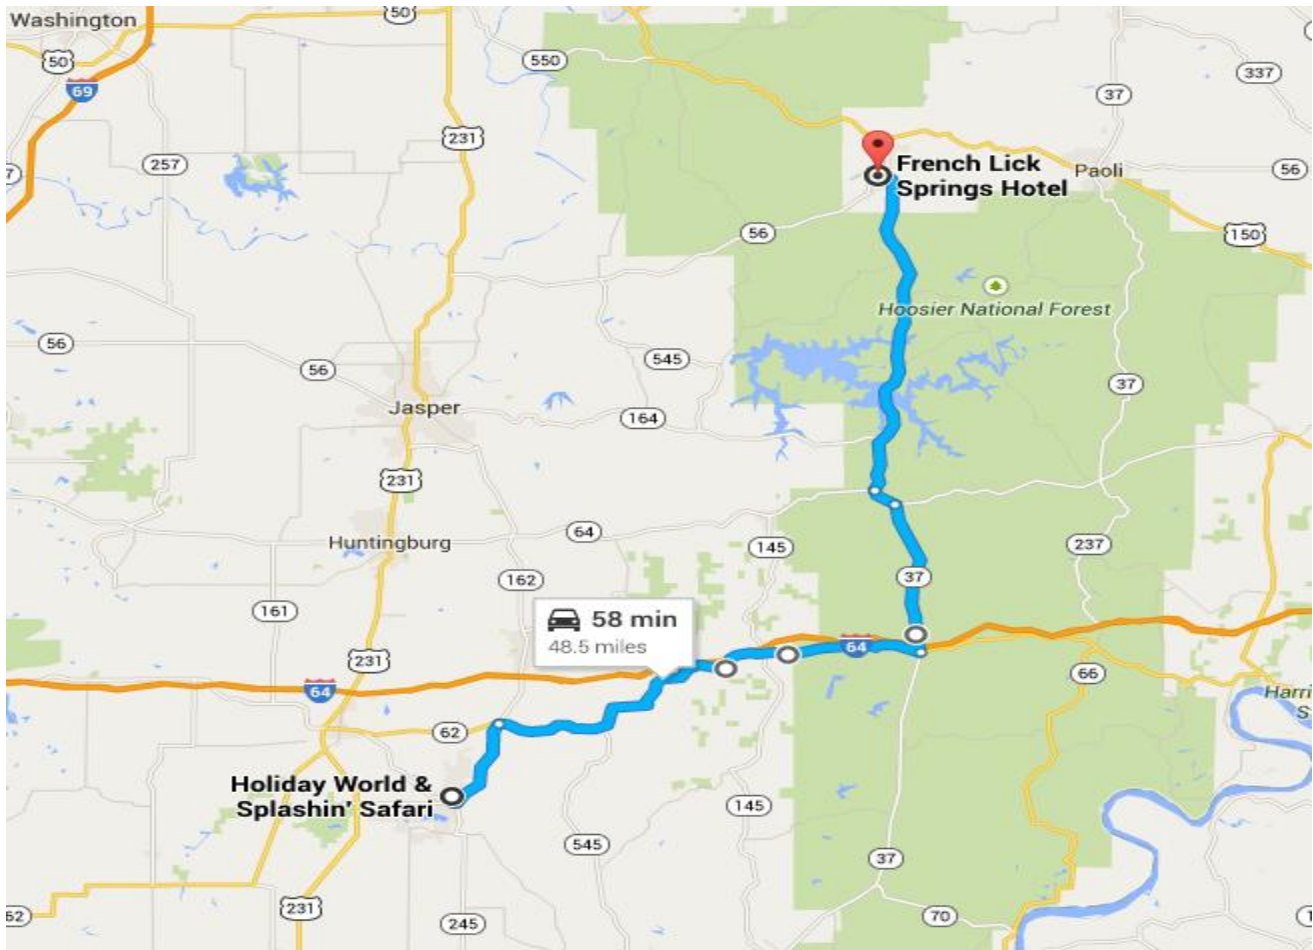

**HOLIDAY WORLD
AND
SPLASHIN SAFARI
DRIVING TOUR**

SPONSORED BY:

AUCTIONS AND SHOWS

HOLIDAY WORLD and SPLASHIN SAFARI

Depart the French Lick Resort and turn right onto **IN-56 W**.

1. Proceed west on **IN-56 W**.
2. Drive approximately 19 miles to Hayesville, IN.
3. Just after the Marathon Gas Station **IN-56W** joins **US-231 South**.
4. Continue South on **US-231/IN-56W** approximately 3 miles to Jasper, IN.
- 4A. Continue through Jasper to the traffic light on **W 6th St**.
- 4B. Turn right onto **W 6th St./US-231-S/IN-56W**.
- 4C. Continue on **W 6th St** and bear left at the light to stay on **US-231 S**.
(CVS Pharmacy on left.)
5. Continue south on **US-231 S**, you will eventually pass over **I-64**.
6. In Dale, IN start looking for **IN-62 E**.
7. Turn left onto **IN-62E**.

8. Drive a short distance through Dale, IN and just after the railroad tracks turn right onto **IN- 245**. (There is a sign right before the tracks for Holiday World.)
9. Go about 5 miles to **Holiday World** on left. (Hard to miss.) Enter huge parking lot.

Holiday World and Splashin Safari

452 East Christmas Boulevard

Santa Claus, IN 47579

(812) 937-4401

RETURN ROUTE BACK TO FRENCH LICK RESORT

1. Leave the park and proceed north on **IN-245**.
2. Turn right onto **IN-62 E**.
3. Turn left onto **IN-37 N**.
- 3A.** In Eckerty, IN **IN-37N** becomes **IN-64 N** and then **IN-145 N**.
4. Stay straight onto **IN- 145 North**.
5. Follow **IN-145 North** back to French Lick Resort.

French Lick Springs Hotel
8670 West State Road 56
French Lick, IN 47432