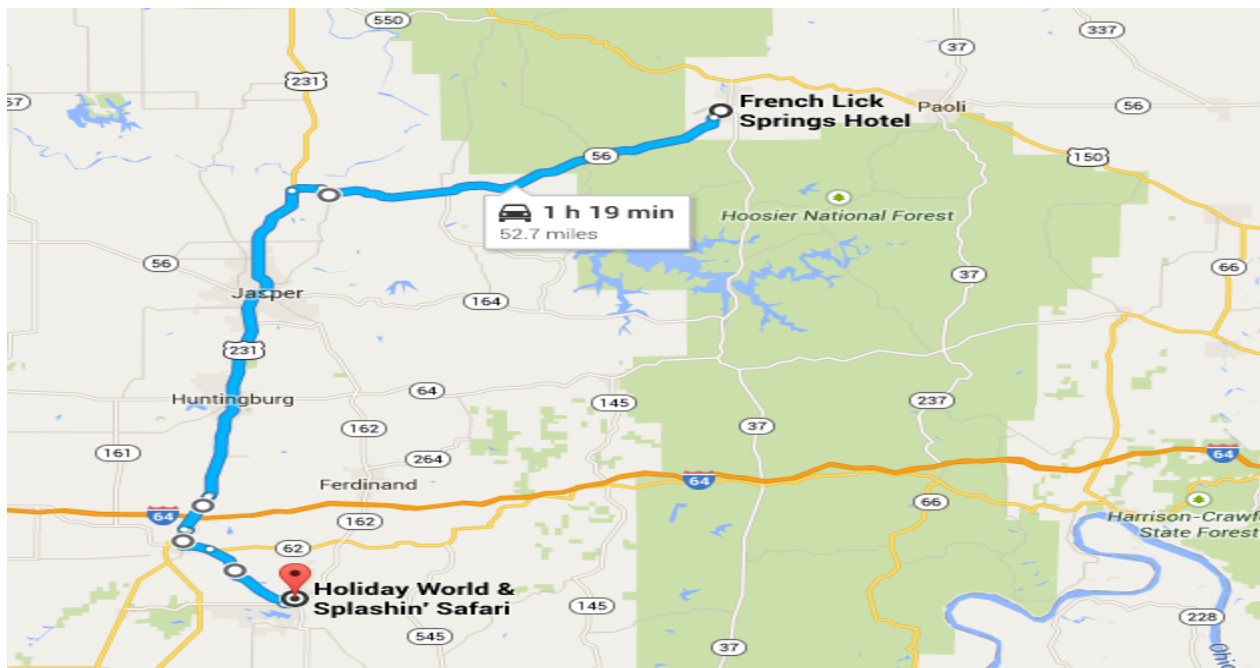

**HOLIDAY WORLD
AND
SPLASHIN SAFARI
DRIVING TOUR**

SPONSORED BY:

AUCTIONS AND SHOWS

HOLIDAY WORLD and SPLASHIN SAFARI

Depart the French Lick Resort and turn right onto **IN-56 W**.

1. Proceed west on **IN-56 W**.
2. Drive approximately 19 miles to Hayesville, IN.
3. Just after the Marathon Gas Station **IN-56W** joins **US-231 South**.
4. Continue South on **US-231/IN-56W** approximately 3 miles to Jasper, IN.
- 4A. Continue through Jasper to the traffic light on **W 6th St**.
- 4B. Turn right onto **W 6th St./US-231-S/IN-56W**.
- 4C. Continue on **W 6th St** and bear left at the light to stay on **US-231 S**.
(CVS Pharmacy on left.)
5. Continue south on **US-231 S**, you will eventually pass over **I-64**.
6. In Dale, IN start looking for **IN-62 E**.
7. Turn left onto **IN-62E**.

8. Drive a short distance through Dale, IN and just after the railroad tracks turn right onto **IN- 245**. (There is a sign right before the tracks for Holiday World.)
9. Go about 5 miles to **Holiday World** on left. (Hard to miss.) Enter huge parking lot.

Holiday World and Splashin Safari

452 East Christmas Boulevard

Santa Claus, IN 47579

(812) 937-4401

RETURN ROUTE BACK TO FRENCH LICK RESORT

1. Leave the park and proceed north on **IN-245**.
2. Turn right onto **IN-62 E**.
3. Turn left onto **IN-37 N**.
- 3A.** In Eckerty, IN **IN-37N** becomes **IN-64 N** and then **IN-145 N**.
4. Stay straight onto **IN- 145 North**.
5. Follow **IN-145 North** back to French Lick Resort.

French Lick Springs Hotel
8670 West State Road 56
French Lick, IN 47432