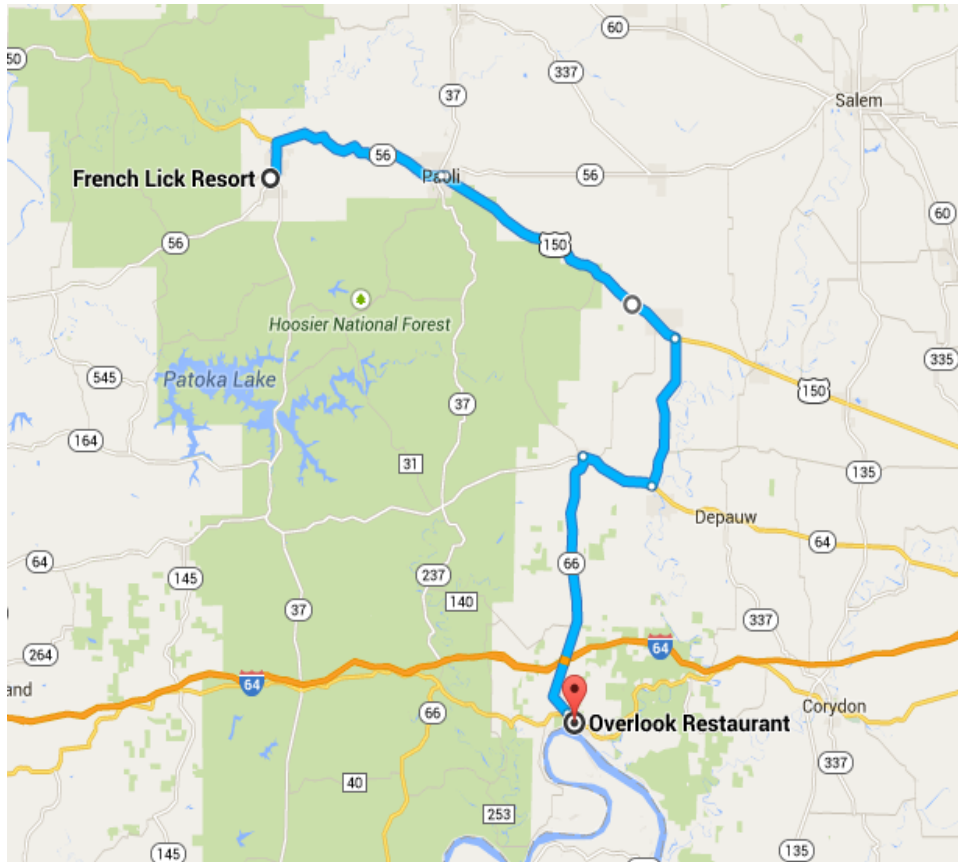

OVERLOOK RESTAURANT DRIVING TOUR

SPONSORED BY:

AUCTIONS AND SHOWS

OVERLOOK RESTAURANT

(Approximately 100 miles round trip.)

Depart the French Lick Resort and turn left onto **IN-56 E**.

1. Follow **IN-56 E** toward Paoli, IN.

2. You will enter Paoli, In. Proceed around the courthouse square.

3. Follow **US-150 E** .

3A. Turn right to stay on **US-150 E** just before a Pizza Place/Gas Station with a red roof.

4. Continue to follow **US-150 E**. Start looking for **IN-66**.

8. Observe "Pilot Knob."

9. You will eventually pass over **I-64**.

10. Bear left to stay on **IN-66 W**.

11. At stop sign, turn left onto **IN-62 E**.

12. Start looking for the **OVERLOOK RESTAURANT** on the right.

10. At stop sign turn left onto **IN-56 W /US-150 W**. (Red roofed gas station/pizza place building is on the right.)

11. Proceed about ½ way around Paoli Courthouse Square. **Follow signs for US-150 W /IN-56 W/ IN-37 S / French Lick.**