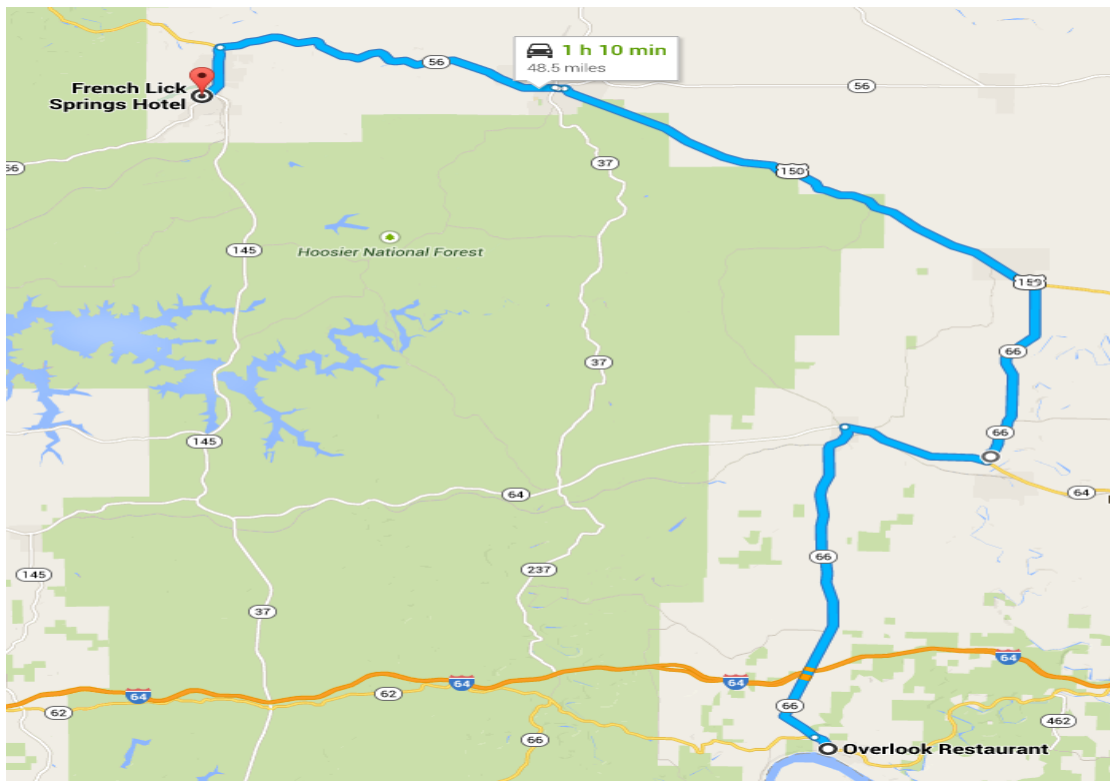

RETURN TO FRENCH LICK RESORT

1. Leave the restaurant and go left (West) onto **IN-62 W**.

2. Turn right onto **IN-66 E**.

3. Bear right to stay on **IN-66 E**.

4. Pass over **I-64**.

5. Follow **IN-66 E** into Marengo, IN.

6. Turn right onto **IN-64 E / IN-66 E**.

7. Turn left onto **IN-66 E**.